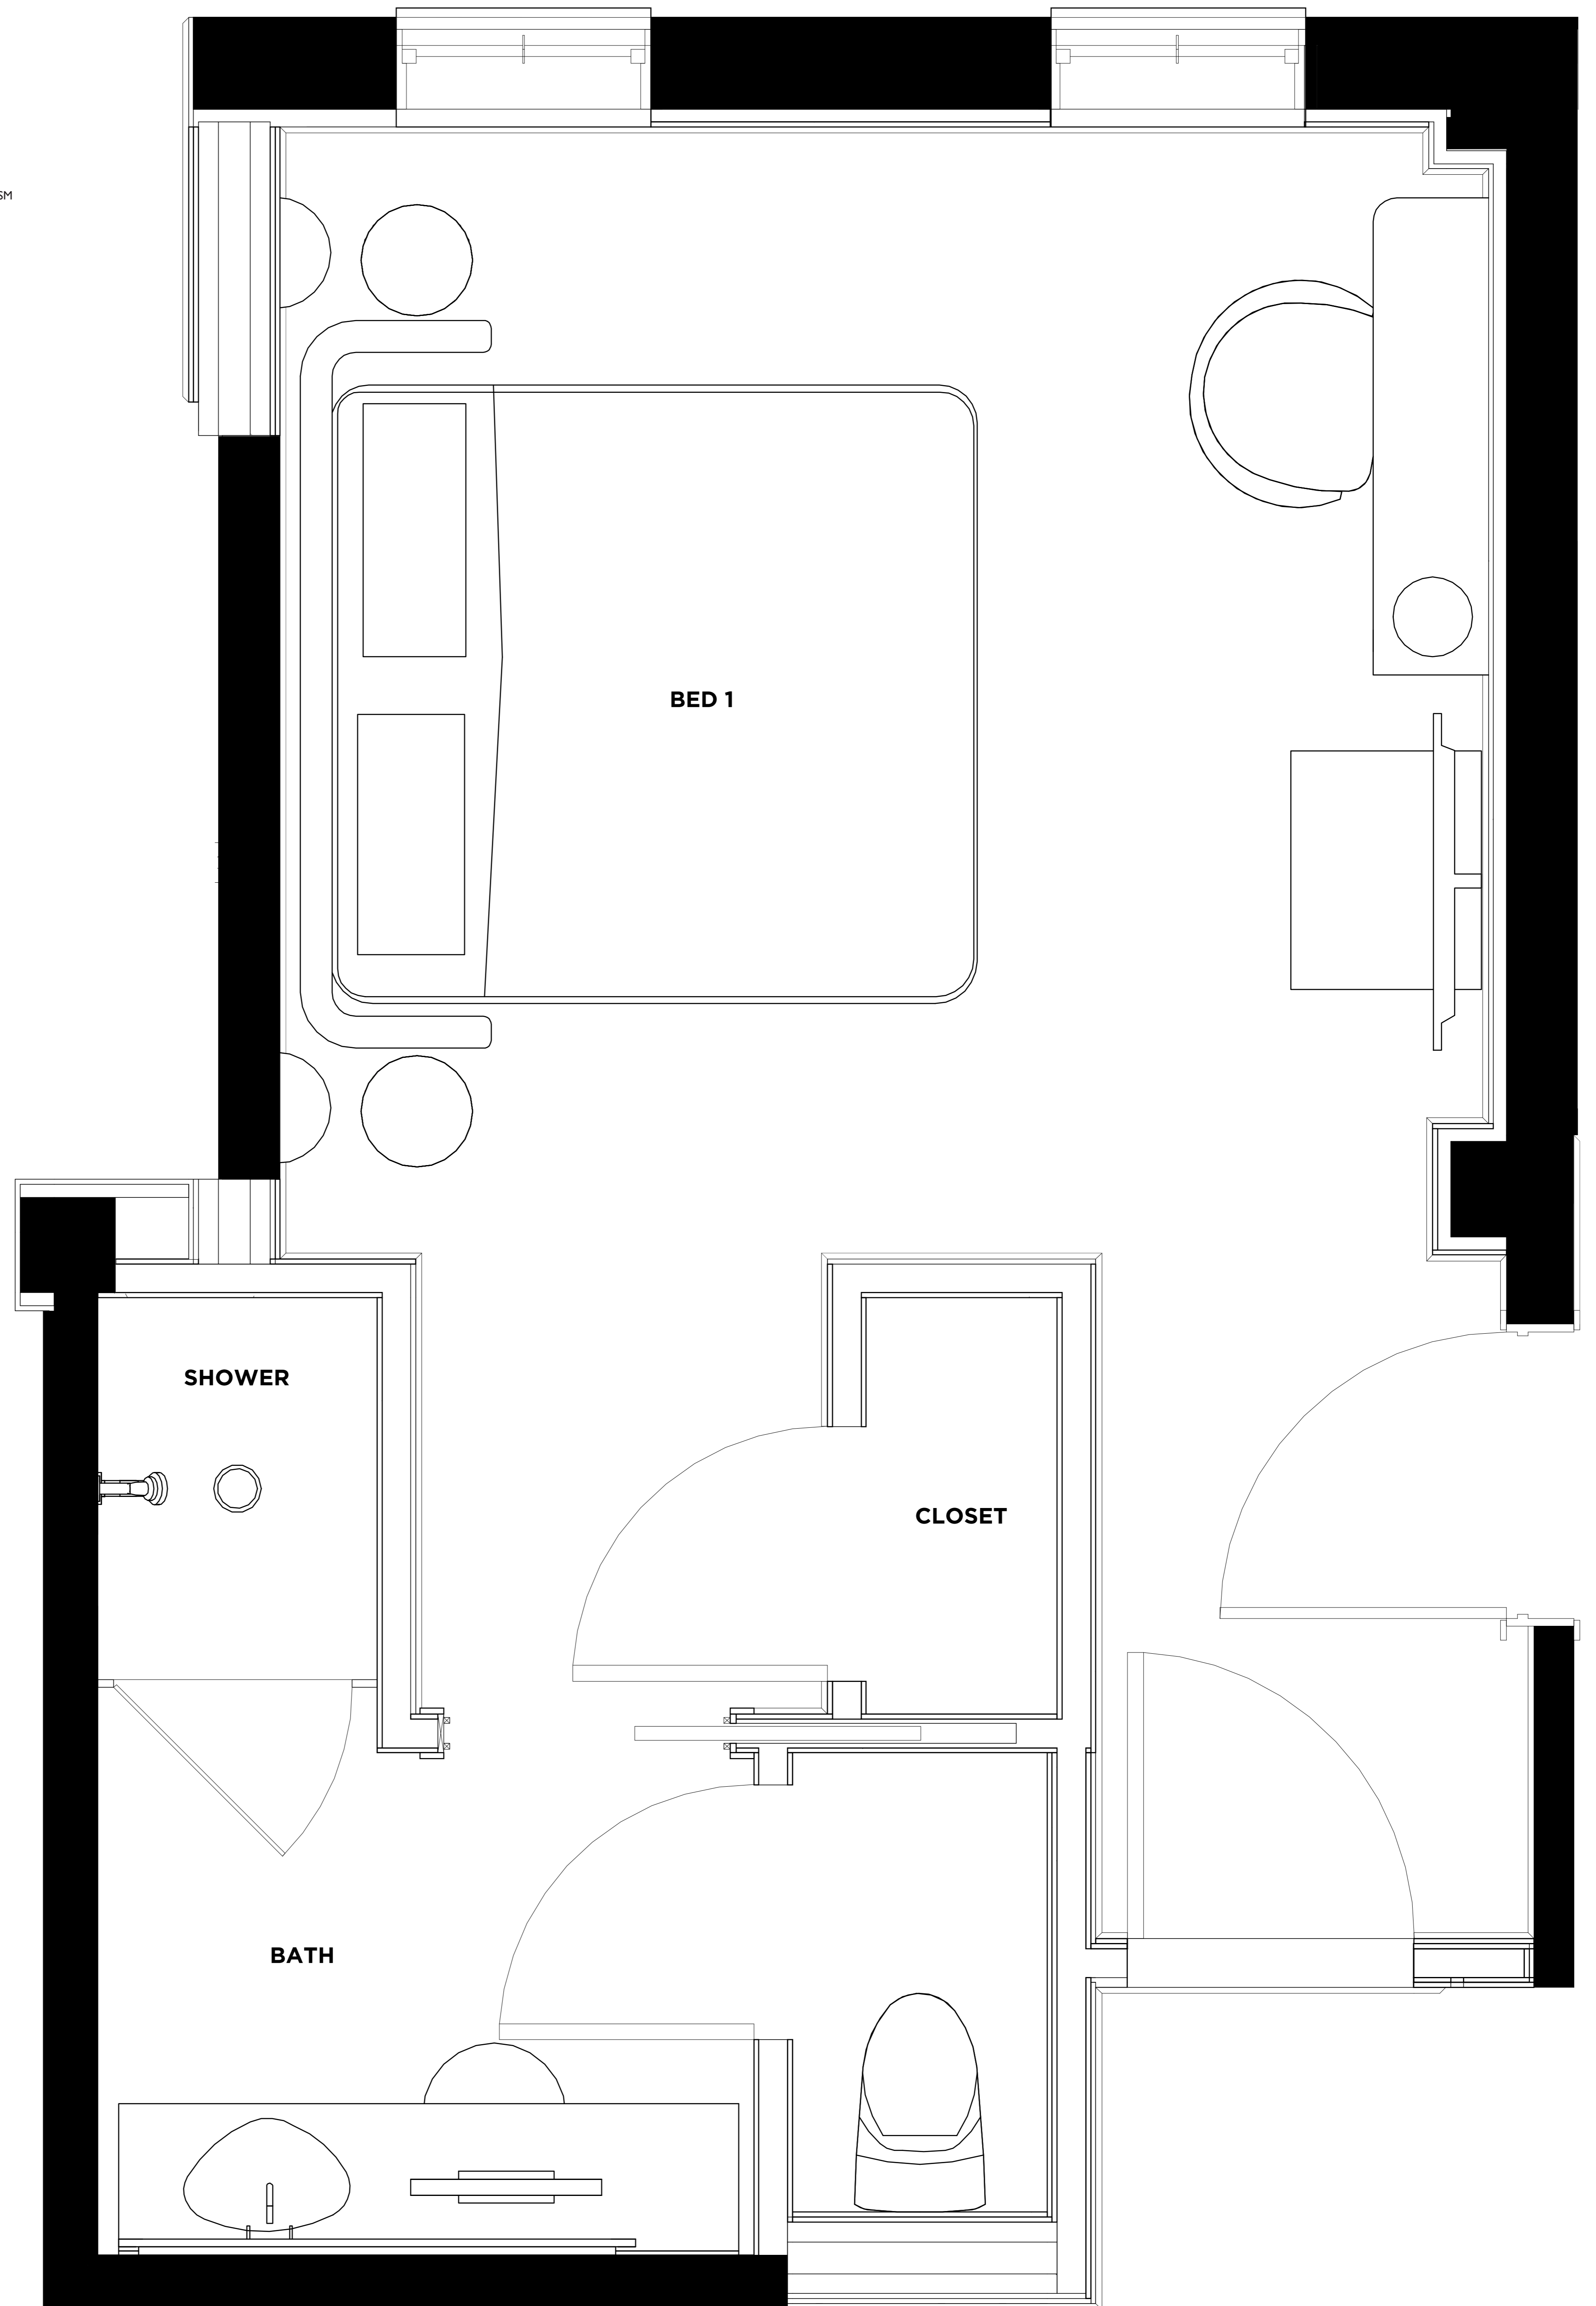

WHITE ELEPHANT<sup>SM</sup>

PALM BEACH

**KING ROOM**