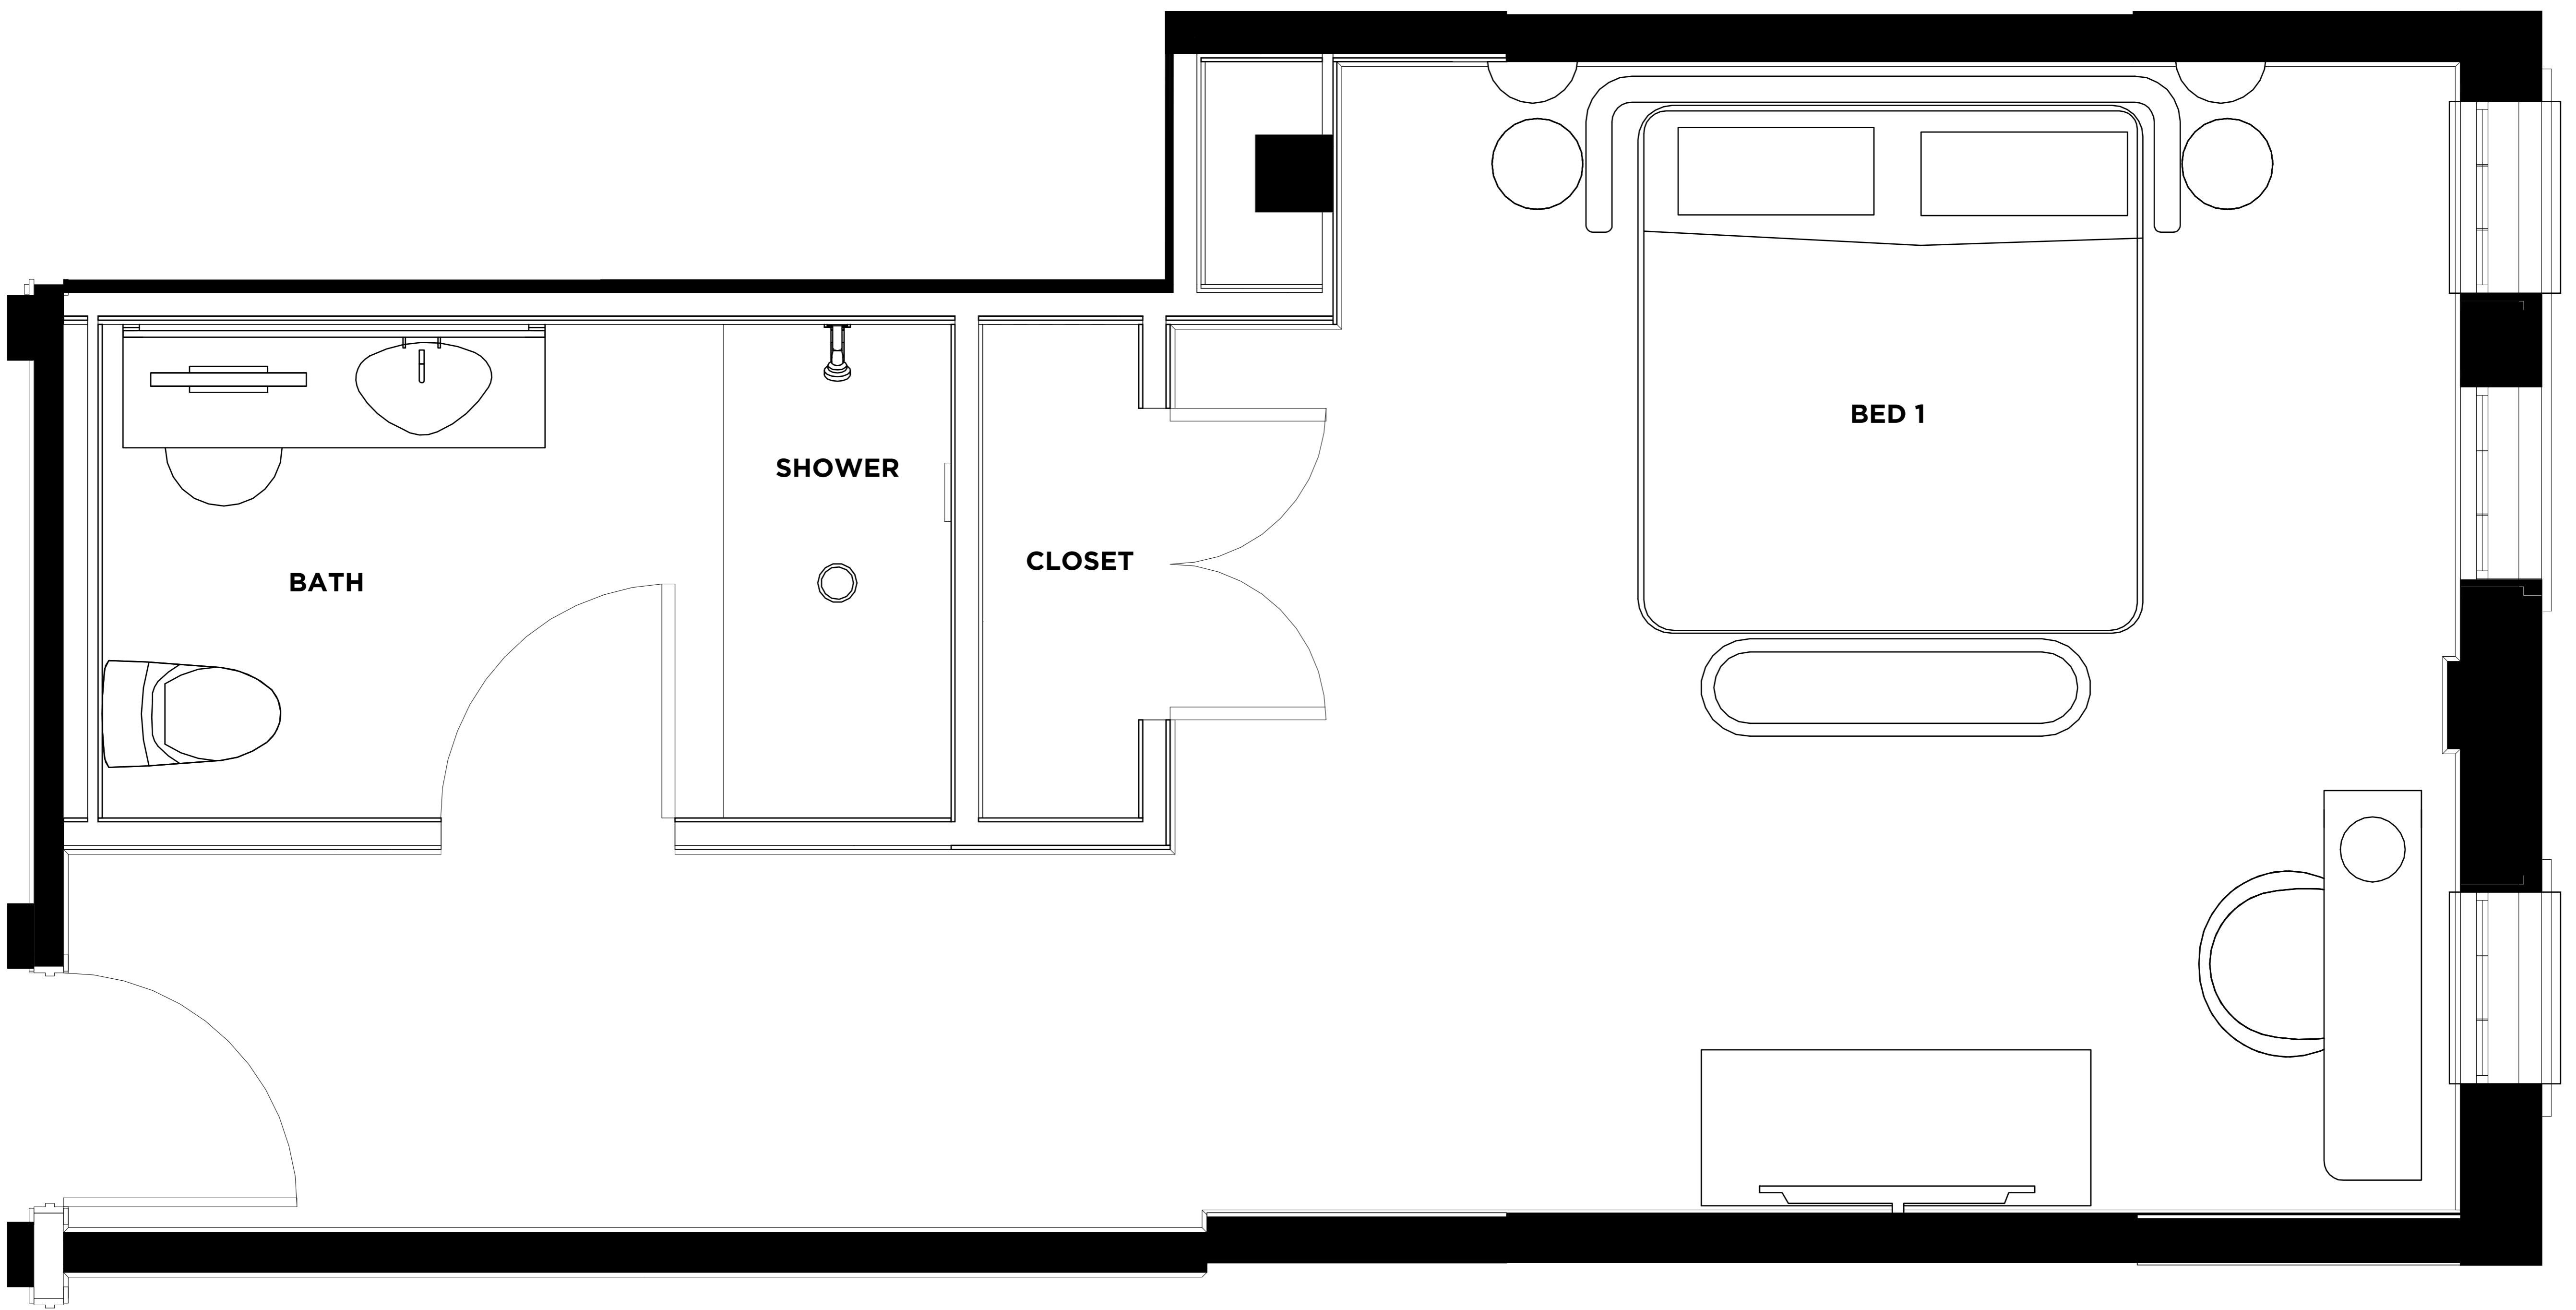

WHITE ELEPHANTSM

PALM BEACH

DELUXE KING

ADA ROOM