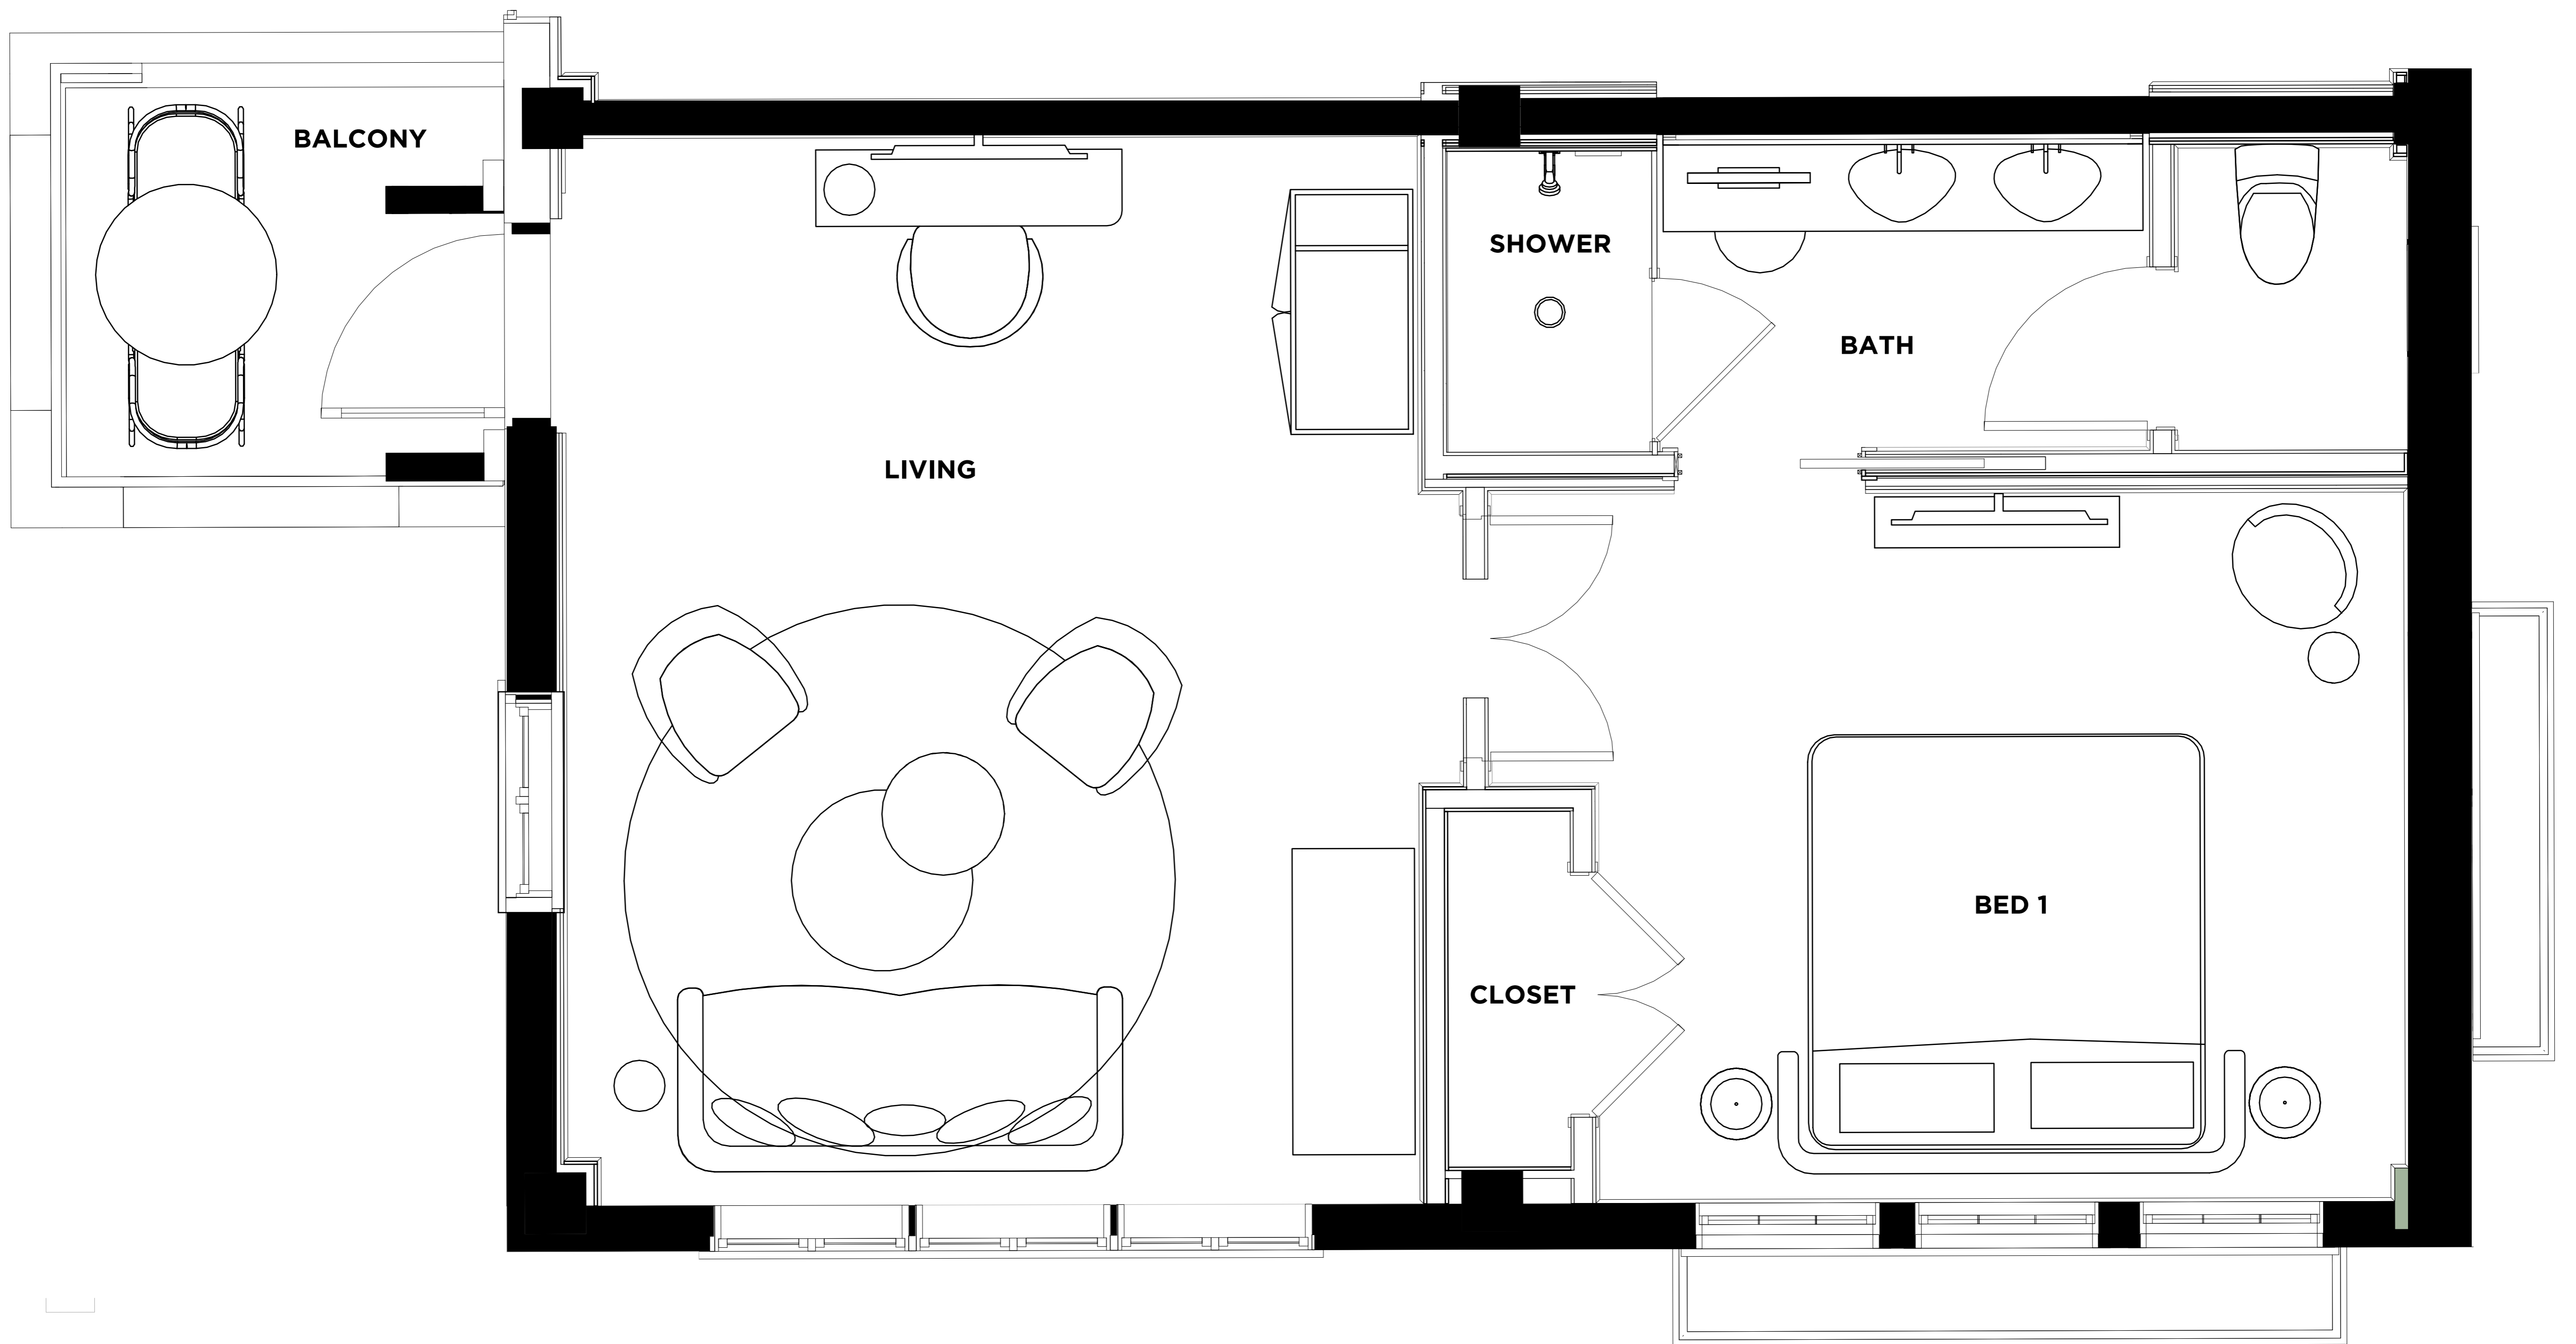

WHITE ELEPHANT<sup>SM</sup>

PALM BEACH

**KING SUITE**  
**BALCONY**  
(NOT PRIVATE)