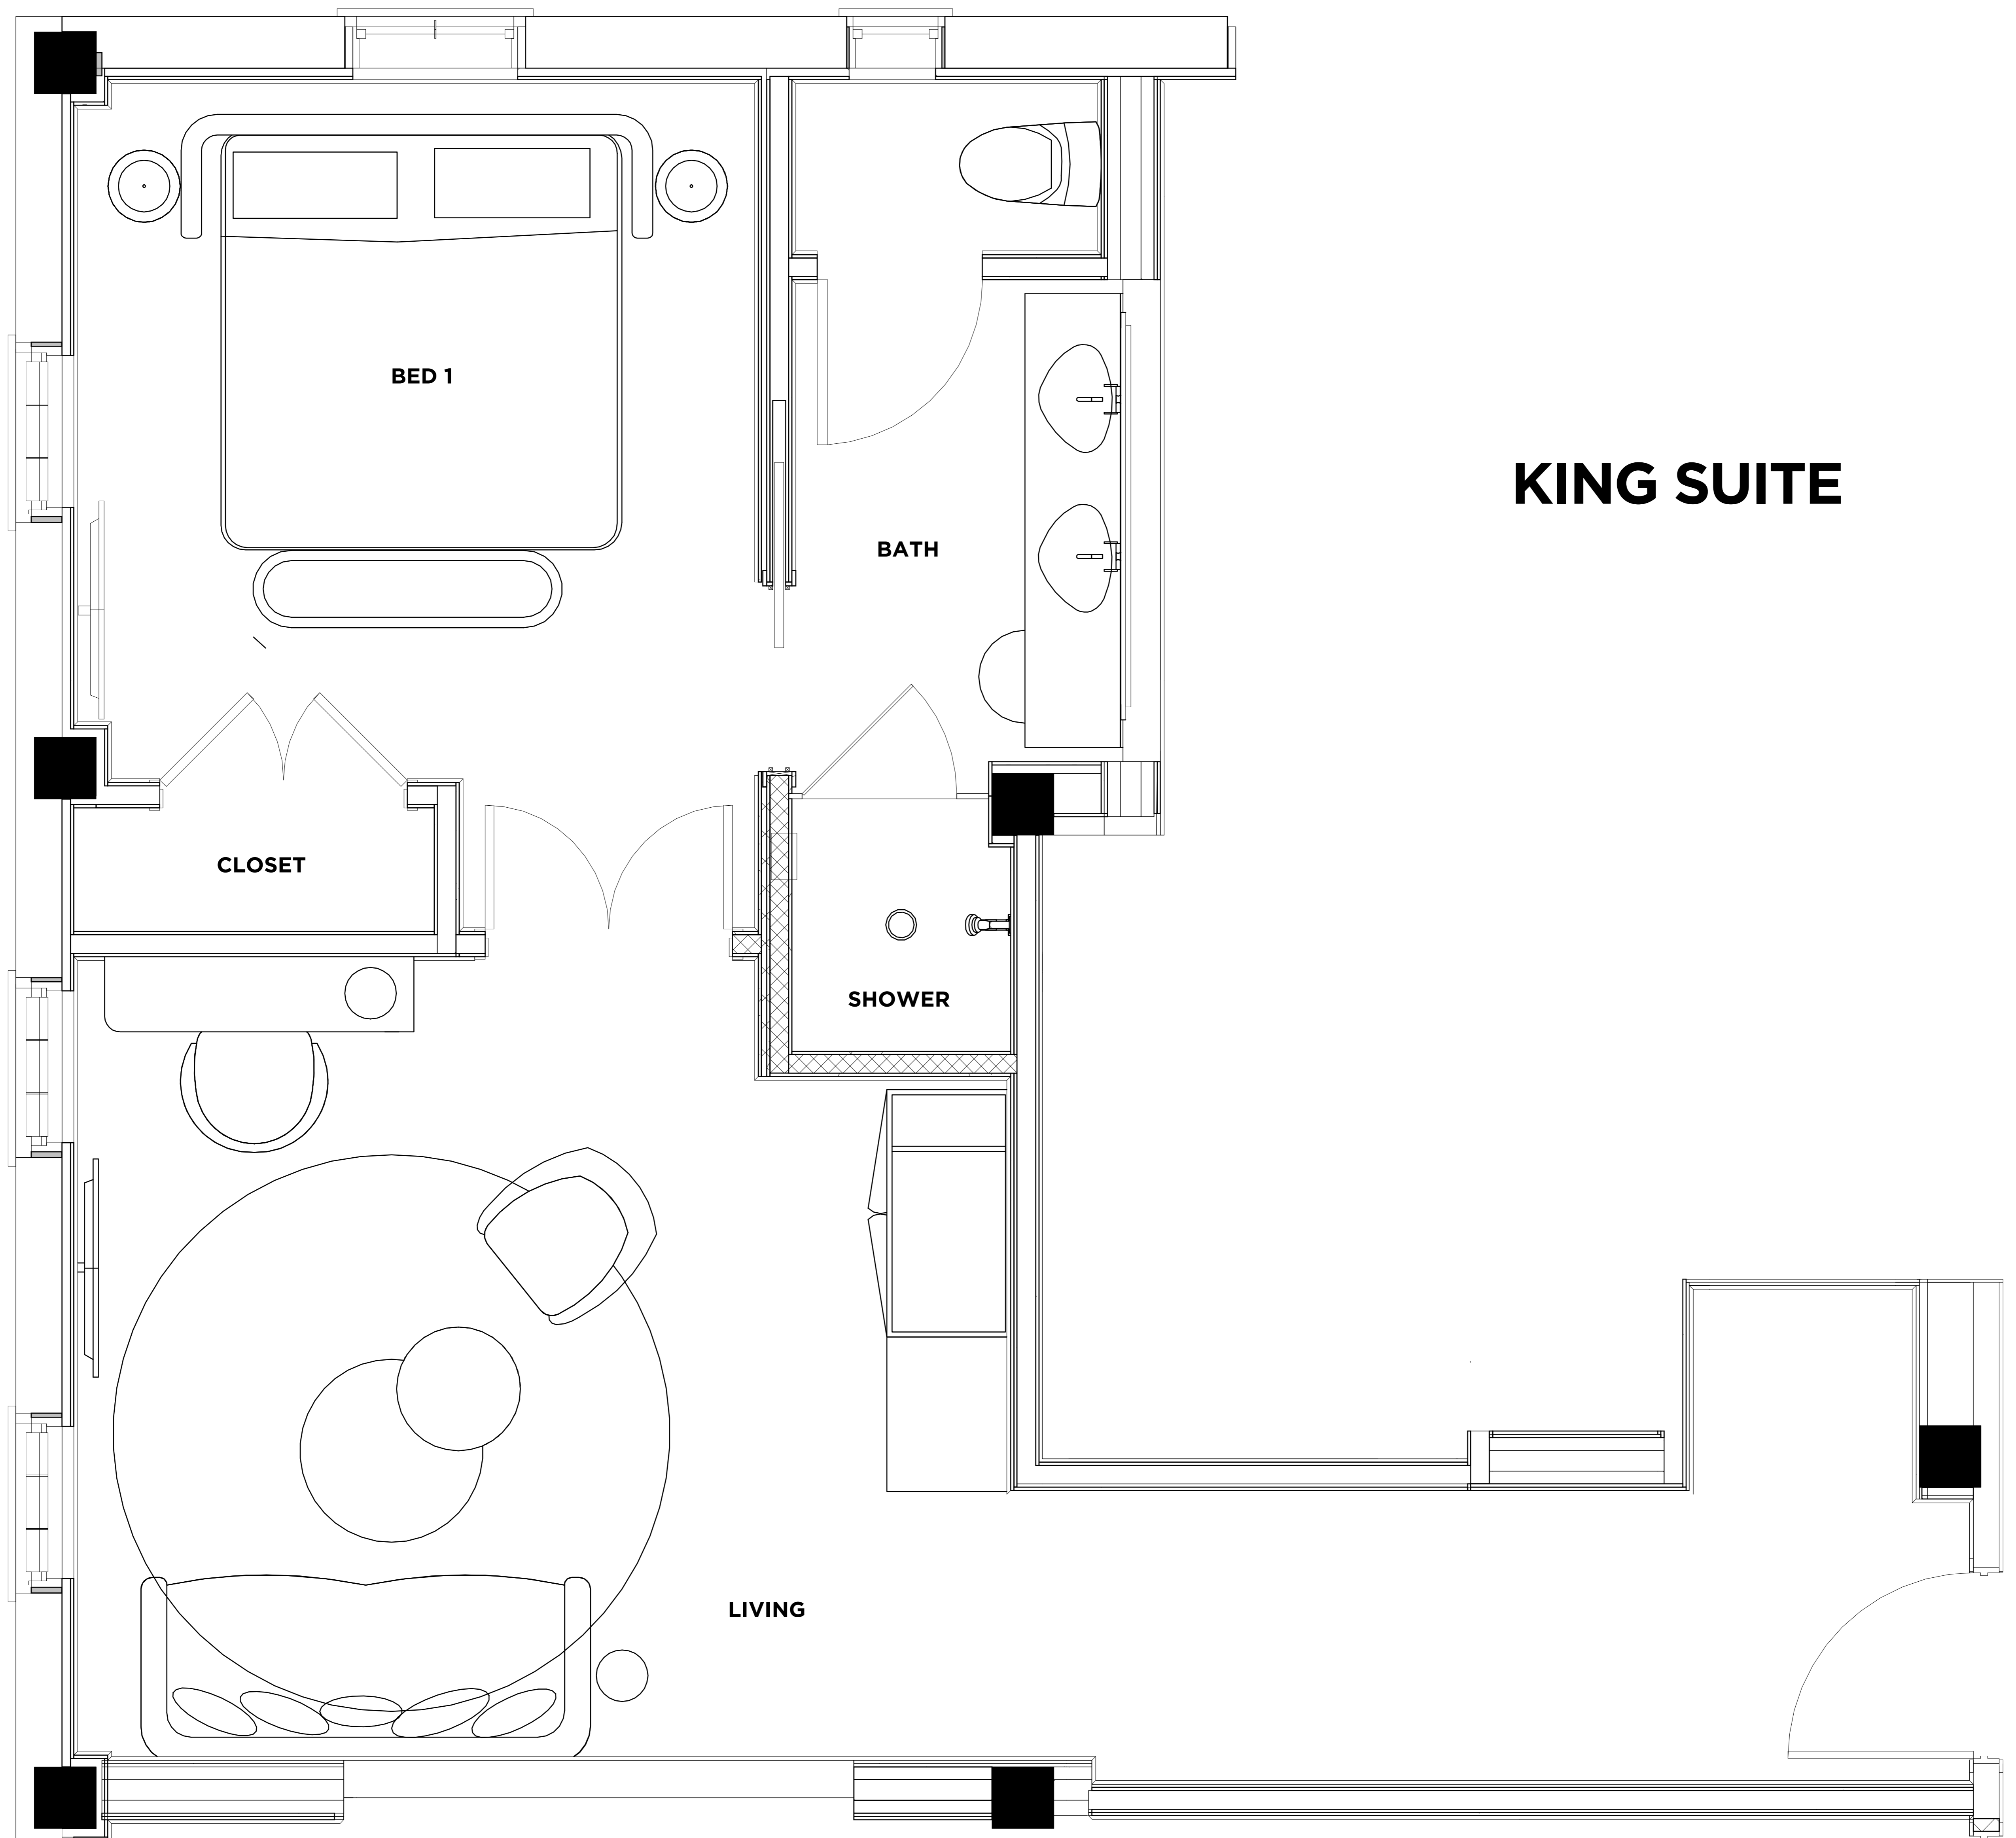

WHITE ELEPHANT<sup>SM</sup>

PALM BEACH

**KING SUITE**