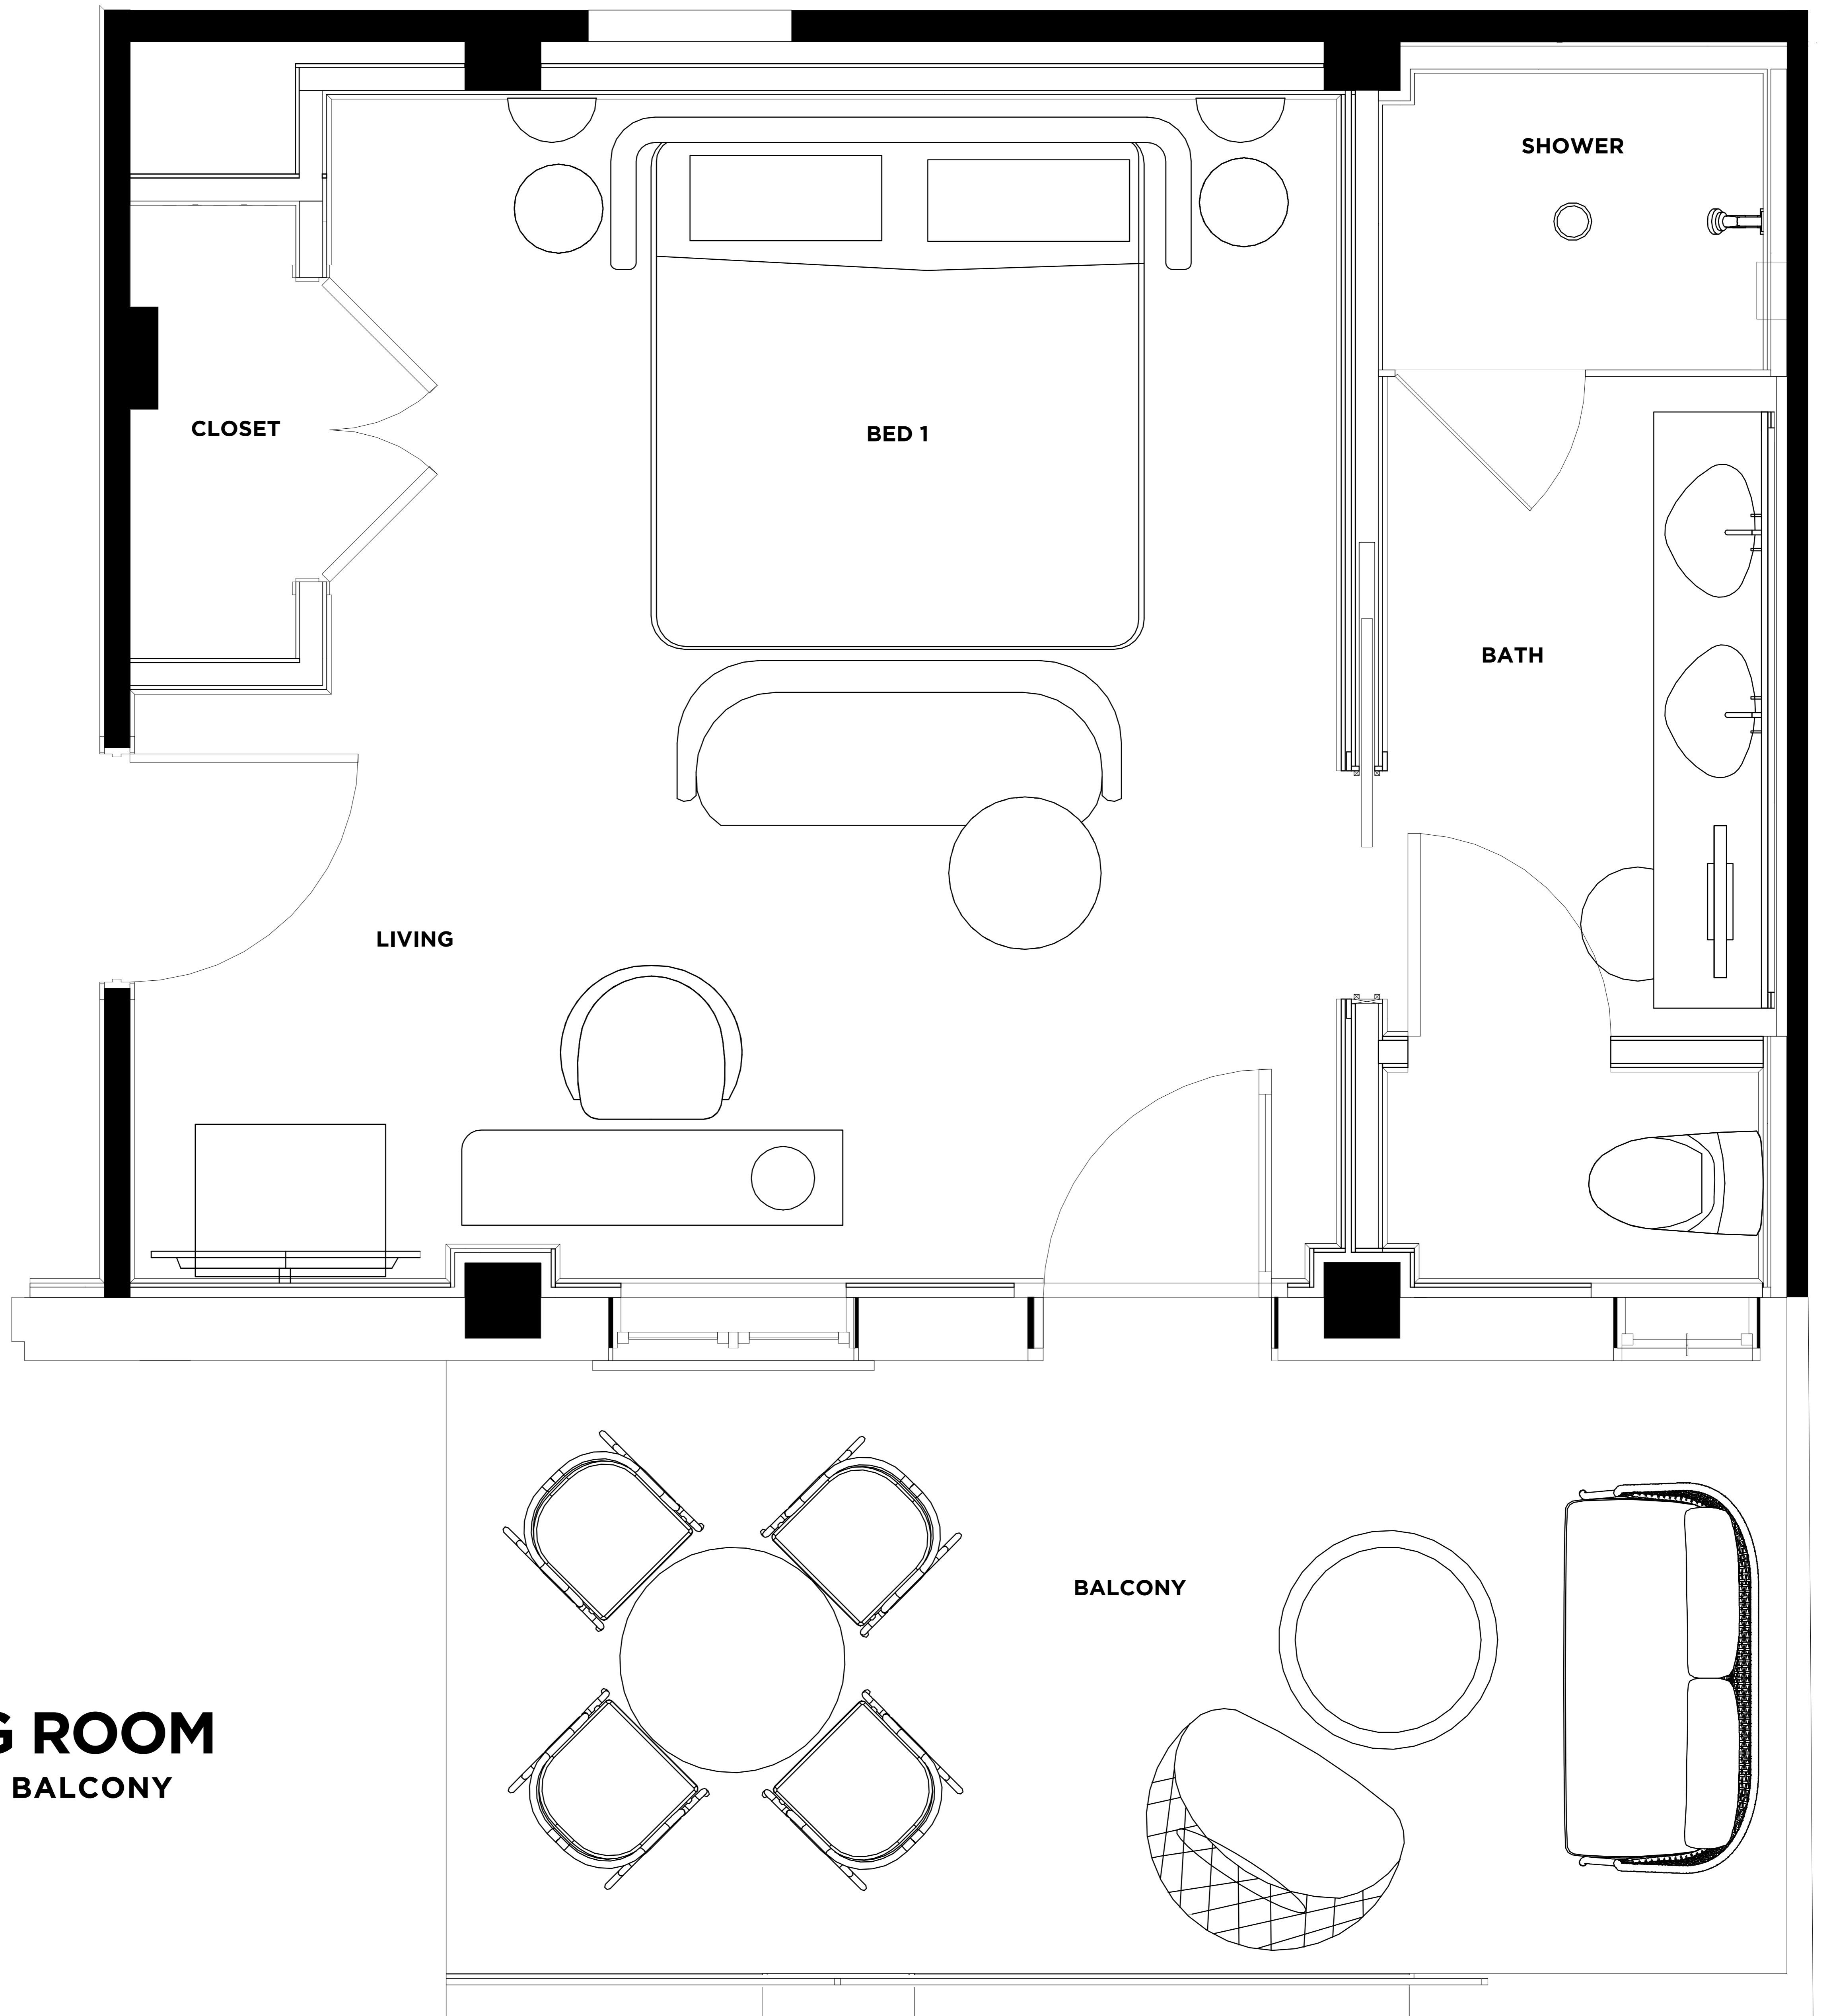

WHITE ELEPHANTSM

PALM BEACH

KING ROOM
WITH BALCONY