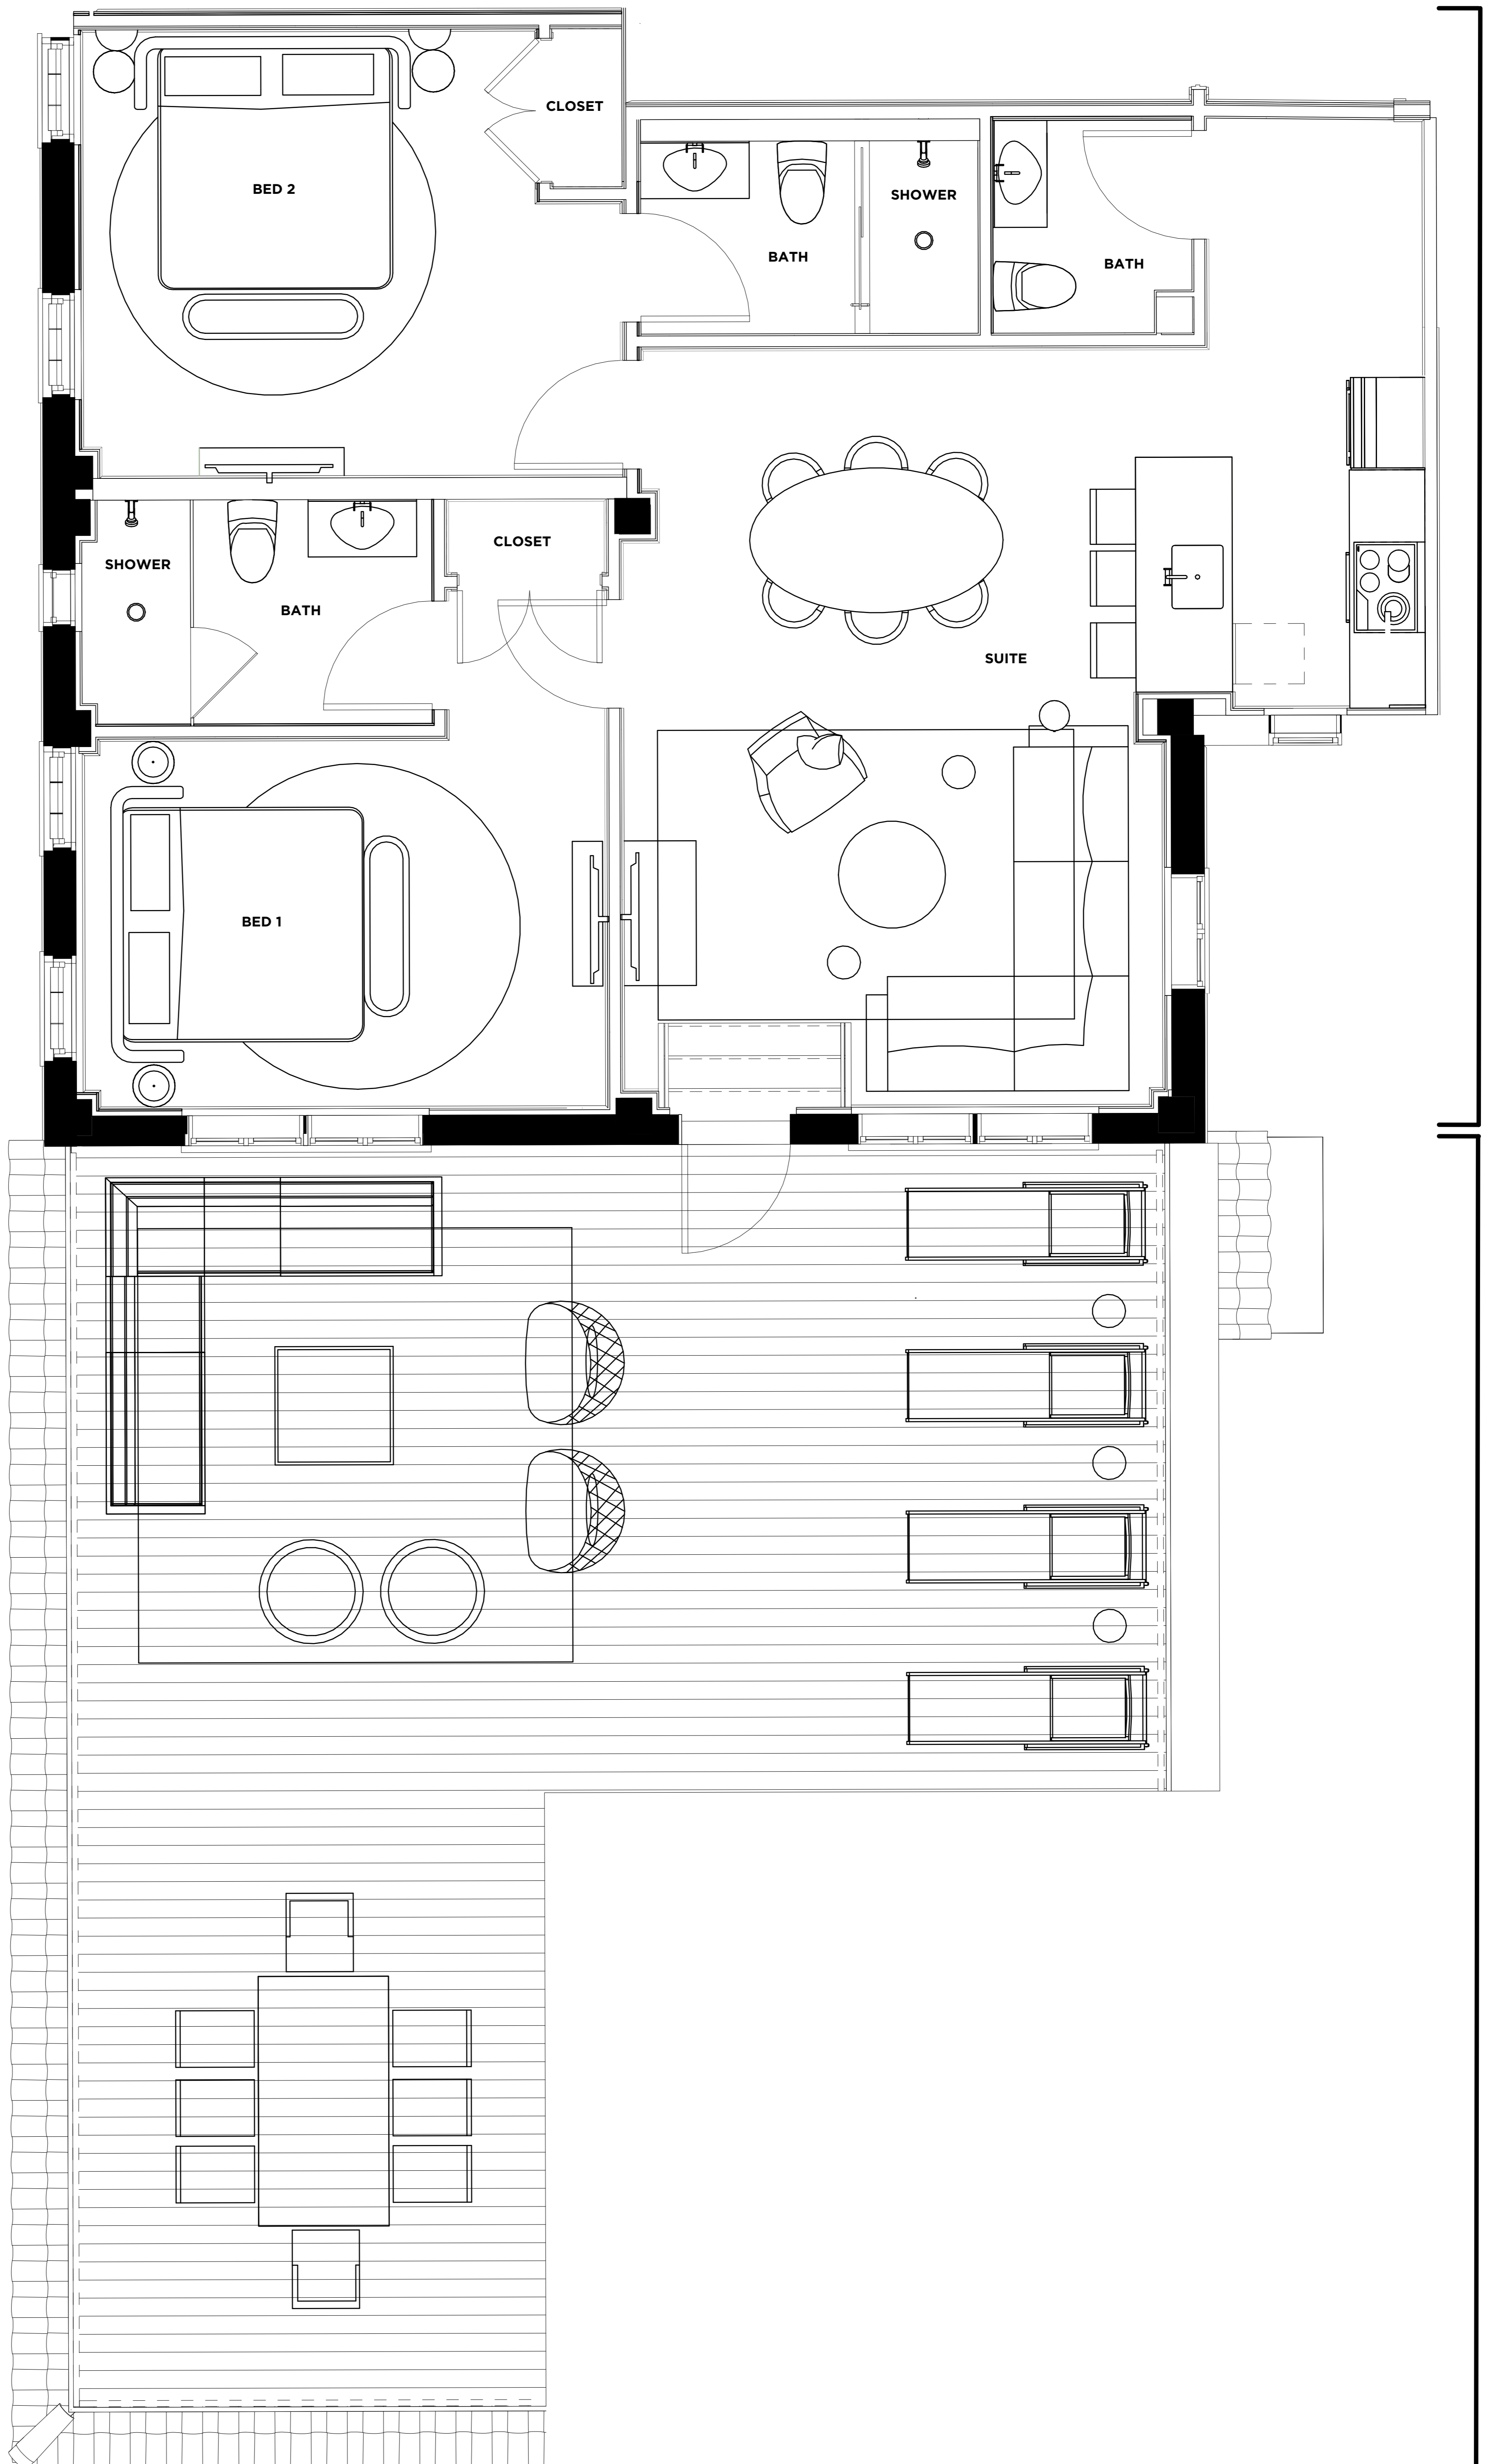

WHITE ELEPHANT<sup>SM</sup>

PALM BEACH

**PALM  
SUITE**

INTERIOR

OUTSIDE  
TERRACE