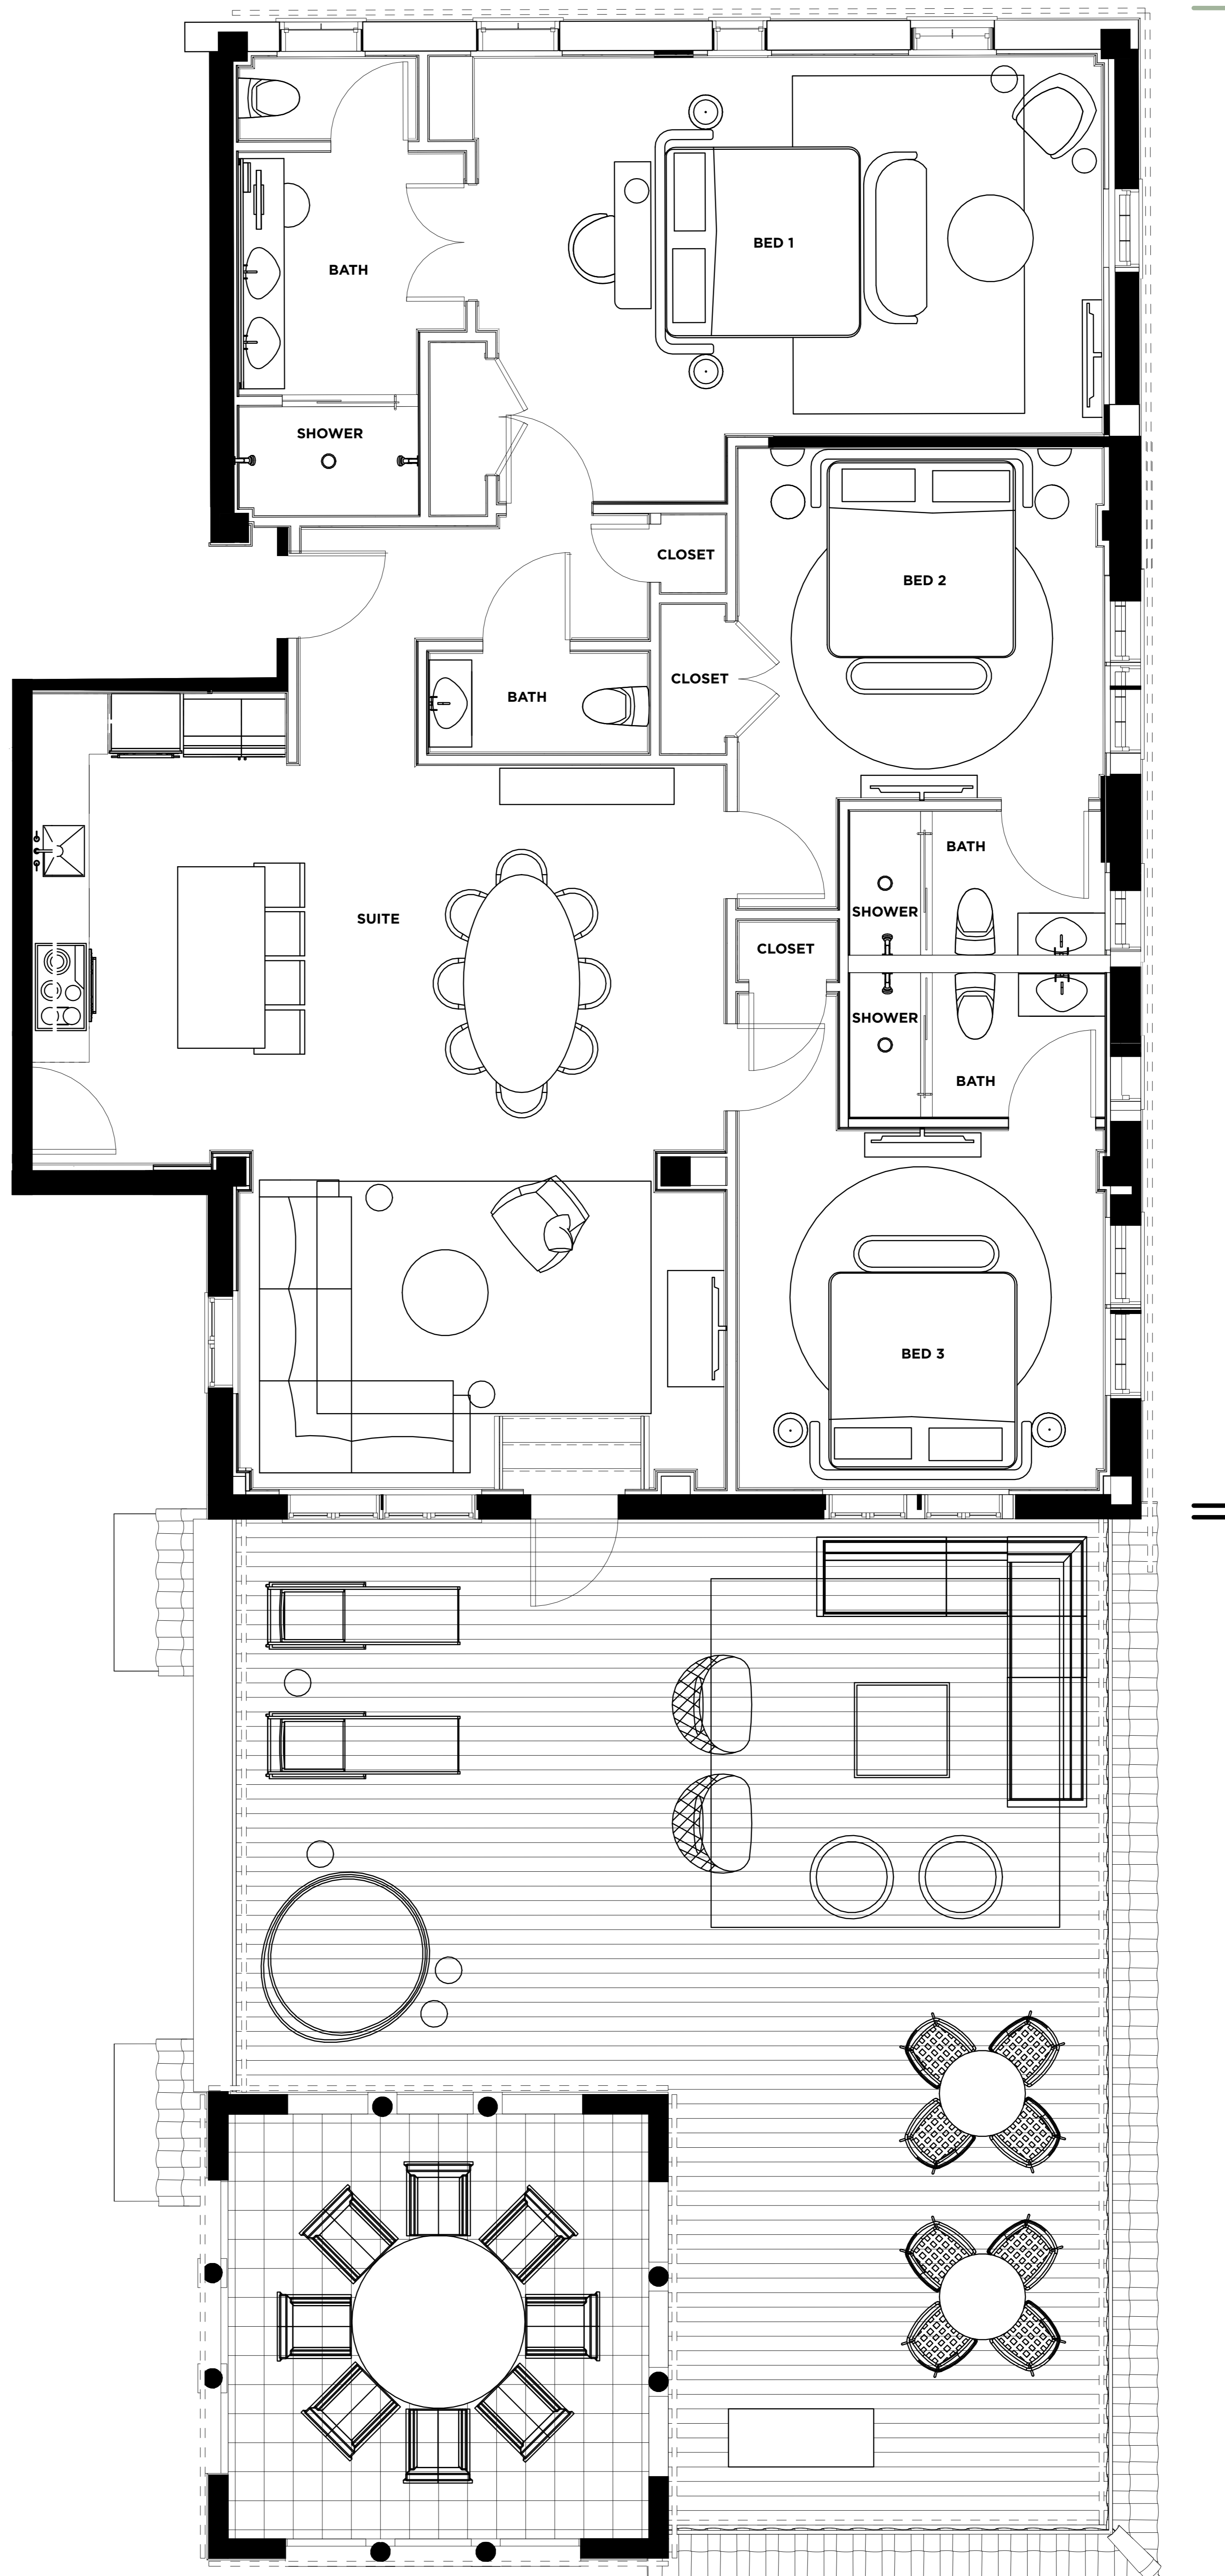

WHITE ELEPHANT<sup>SM</sup>

PALM BEACH

**PARK  
SUITE**

INTERIOR

OUTSIDE  
TERRACE